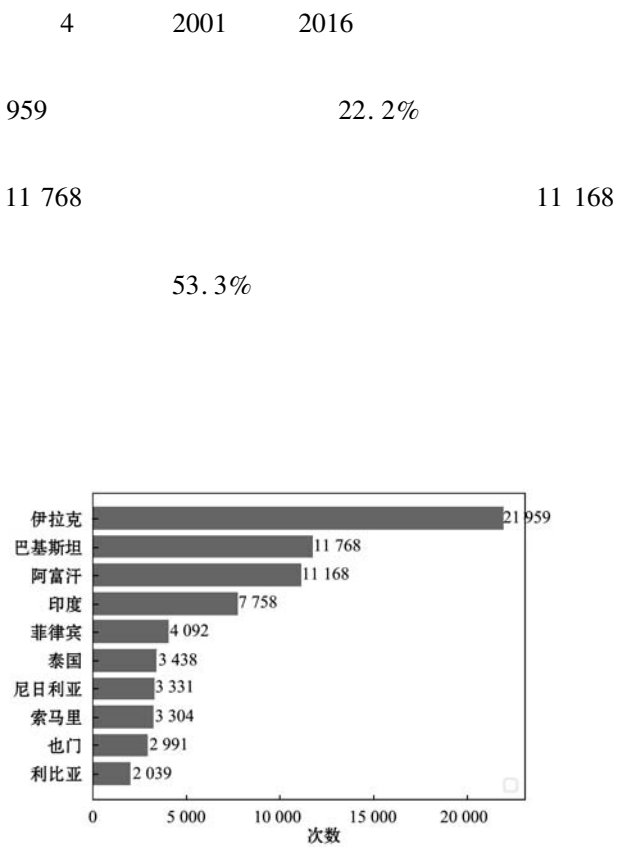

1.2.2 2001 年至 2016 年全球恐怖袭击城市分布