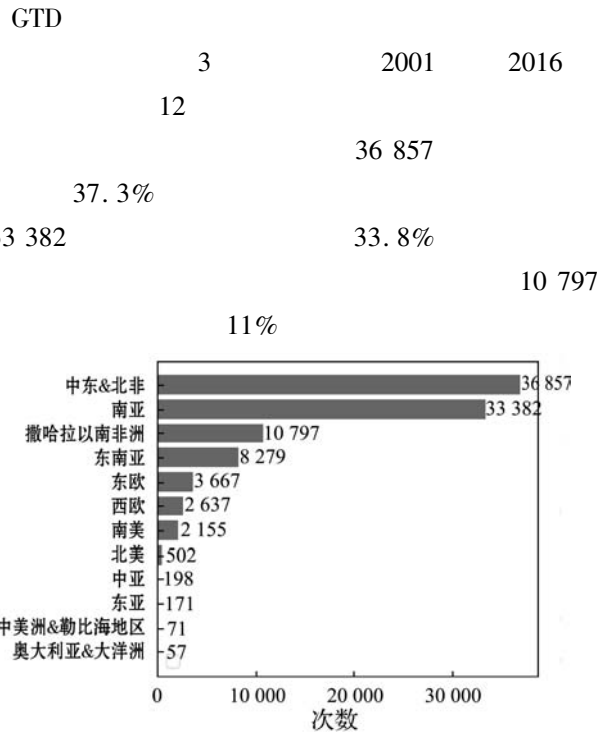

1
2001 -2004
2004
-2008
2008 -2011
2012 -2016
2014
2015 2016
13 488
2016
2008
2011 2
2
2005 215
2007 373
982
2005
2007 373
186
2008 -2011
2007
2007
2001 -2004
2012
-2016
2012 5
2016 982 2011
450%
2011
2012 9 2014
" 911"
" " ISIS
" "

1.2 恐怖袭击空间分析

1.2.1 2001 年至 2016 年全球恐怖袭击地区分布