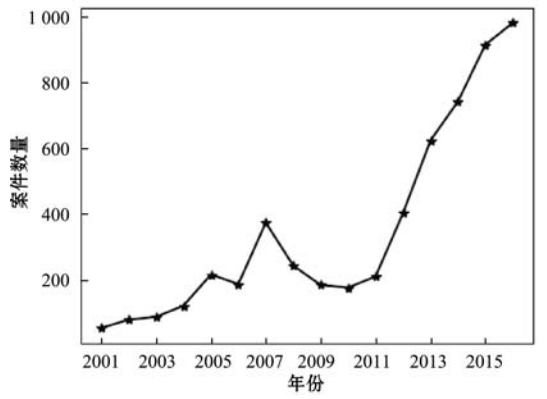

¹ Third Research Institute of Ministry of Public Security Shanghai 201204 China

² Xidian University Xi'an 710071 Shaanxi China

³ Wuhan Business University Wuhan 430056 Hubei China

Abstract In recent years with the increasing frequency of terrorist activities along “the Belt and Road” area the domestic counter-terrorism research has been put on the agenda which brings new challenges to the development of “the Belt and Road” and the counter-terrorism work. Therefore it is urgent to study the current situation and development trend of terrorism activities. Based on the GTD data from 2001 to 2016 this paper made a quantitative analysis and visual analysis of global terrorism activities and obtained the current situation of global terrorism activities in recent years. Combining with the characteristics of global terrorist events in recent years the characteristics and development trends of global terrorism activities were summarized. It provides strategic guidance for the next counter-terrorism work.

1 2008 3 2008 4 2011
 10 CETIS
 ISVG 2011 11
 START 3 GTD
 START 1970 2016 7 2001 2016
 GTD 98 773 5 582
 5.65% 2001 1 907
 52 2016 13 488
 982 15
 6 18

表 1 2001 年 - 2016 年全球恐怖袭击数量和自杀式袭击数量

2001	1 907	52	2009	4 719	183
2002	1 332	77	2010	4 822	175
2003	1 262	86	2011	5 071	209
2004	1 162	120	2012	8 500	402
2005	2 009	215	2013	11 996	623
2006	2 749	186	2014	16 860	742
2007	3 241	373	2015	14 852	915
2008	4 803	242	2016	13 488	982

4
 GTD 5
 1
 2
 3
 GTD
 GTD
 " 5 "
 GTD

1 2 2001 2016

1 全球恐怖主义活动现状分析

GTD 2001 2016
 2001 START
 2001 2001
 " 911 "
 2001
 6 2001

1 2001 - 2016

1.1 恐怖袭击数量分析

1 2001 2016

2 2001 - 2016

1
 2001 -2004
 2004
 -2008
 2008 -2011
 2012 -2016
 2014
 2015 2016
 13 488
 2016
 2008
 2011 2
 2
 2005 215
 2007 373
 982
 2005
 2007 373
 186
 2008 -2011
 2007
 2007
 2001 -2004
 2012
 -2016
 2012 5
 2016 982 2011
 450%
 2011
 2012 9 2014
 " 911"
 " " ISIS
 " "