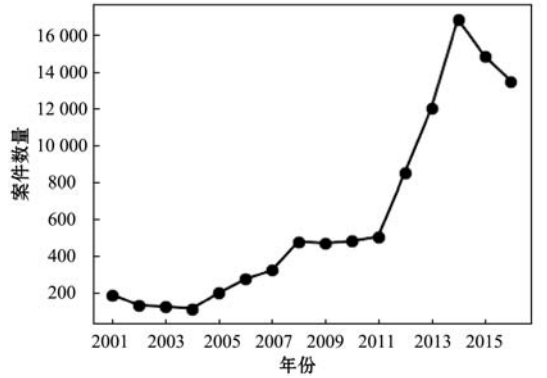

1 2008 3 2008 4 2011
10 CETIS
ISVG 2011 11
START 3 GTD
START 1970 2016 7 2001 2016
GTD 98 773 5 582
5.65% 2001 1 907
52 2016 13 488
982 15
6 18

表 1 2001 年 - 2016 年全球恐怖袭击数量和自杀式袭击数量

2001	1 907	52	2009	4 719	183
2002	1 332	77	2010	4 822	175
2003	1 262	86	2011	5 071	209
2004	1 162	120	2012	8 500	402
2005	2 009	215	2013	11 996	623
2006	2 749	186	2014	16 860	742
2007	3 241	373	2015	14 852	915
2008	4 803	242	2016	13 488	982

4
GTD 5
1
2
3
GTD
GTD
" 5 "
GTD

1 2 2001 2016